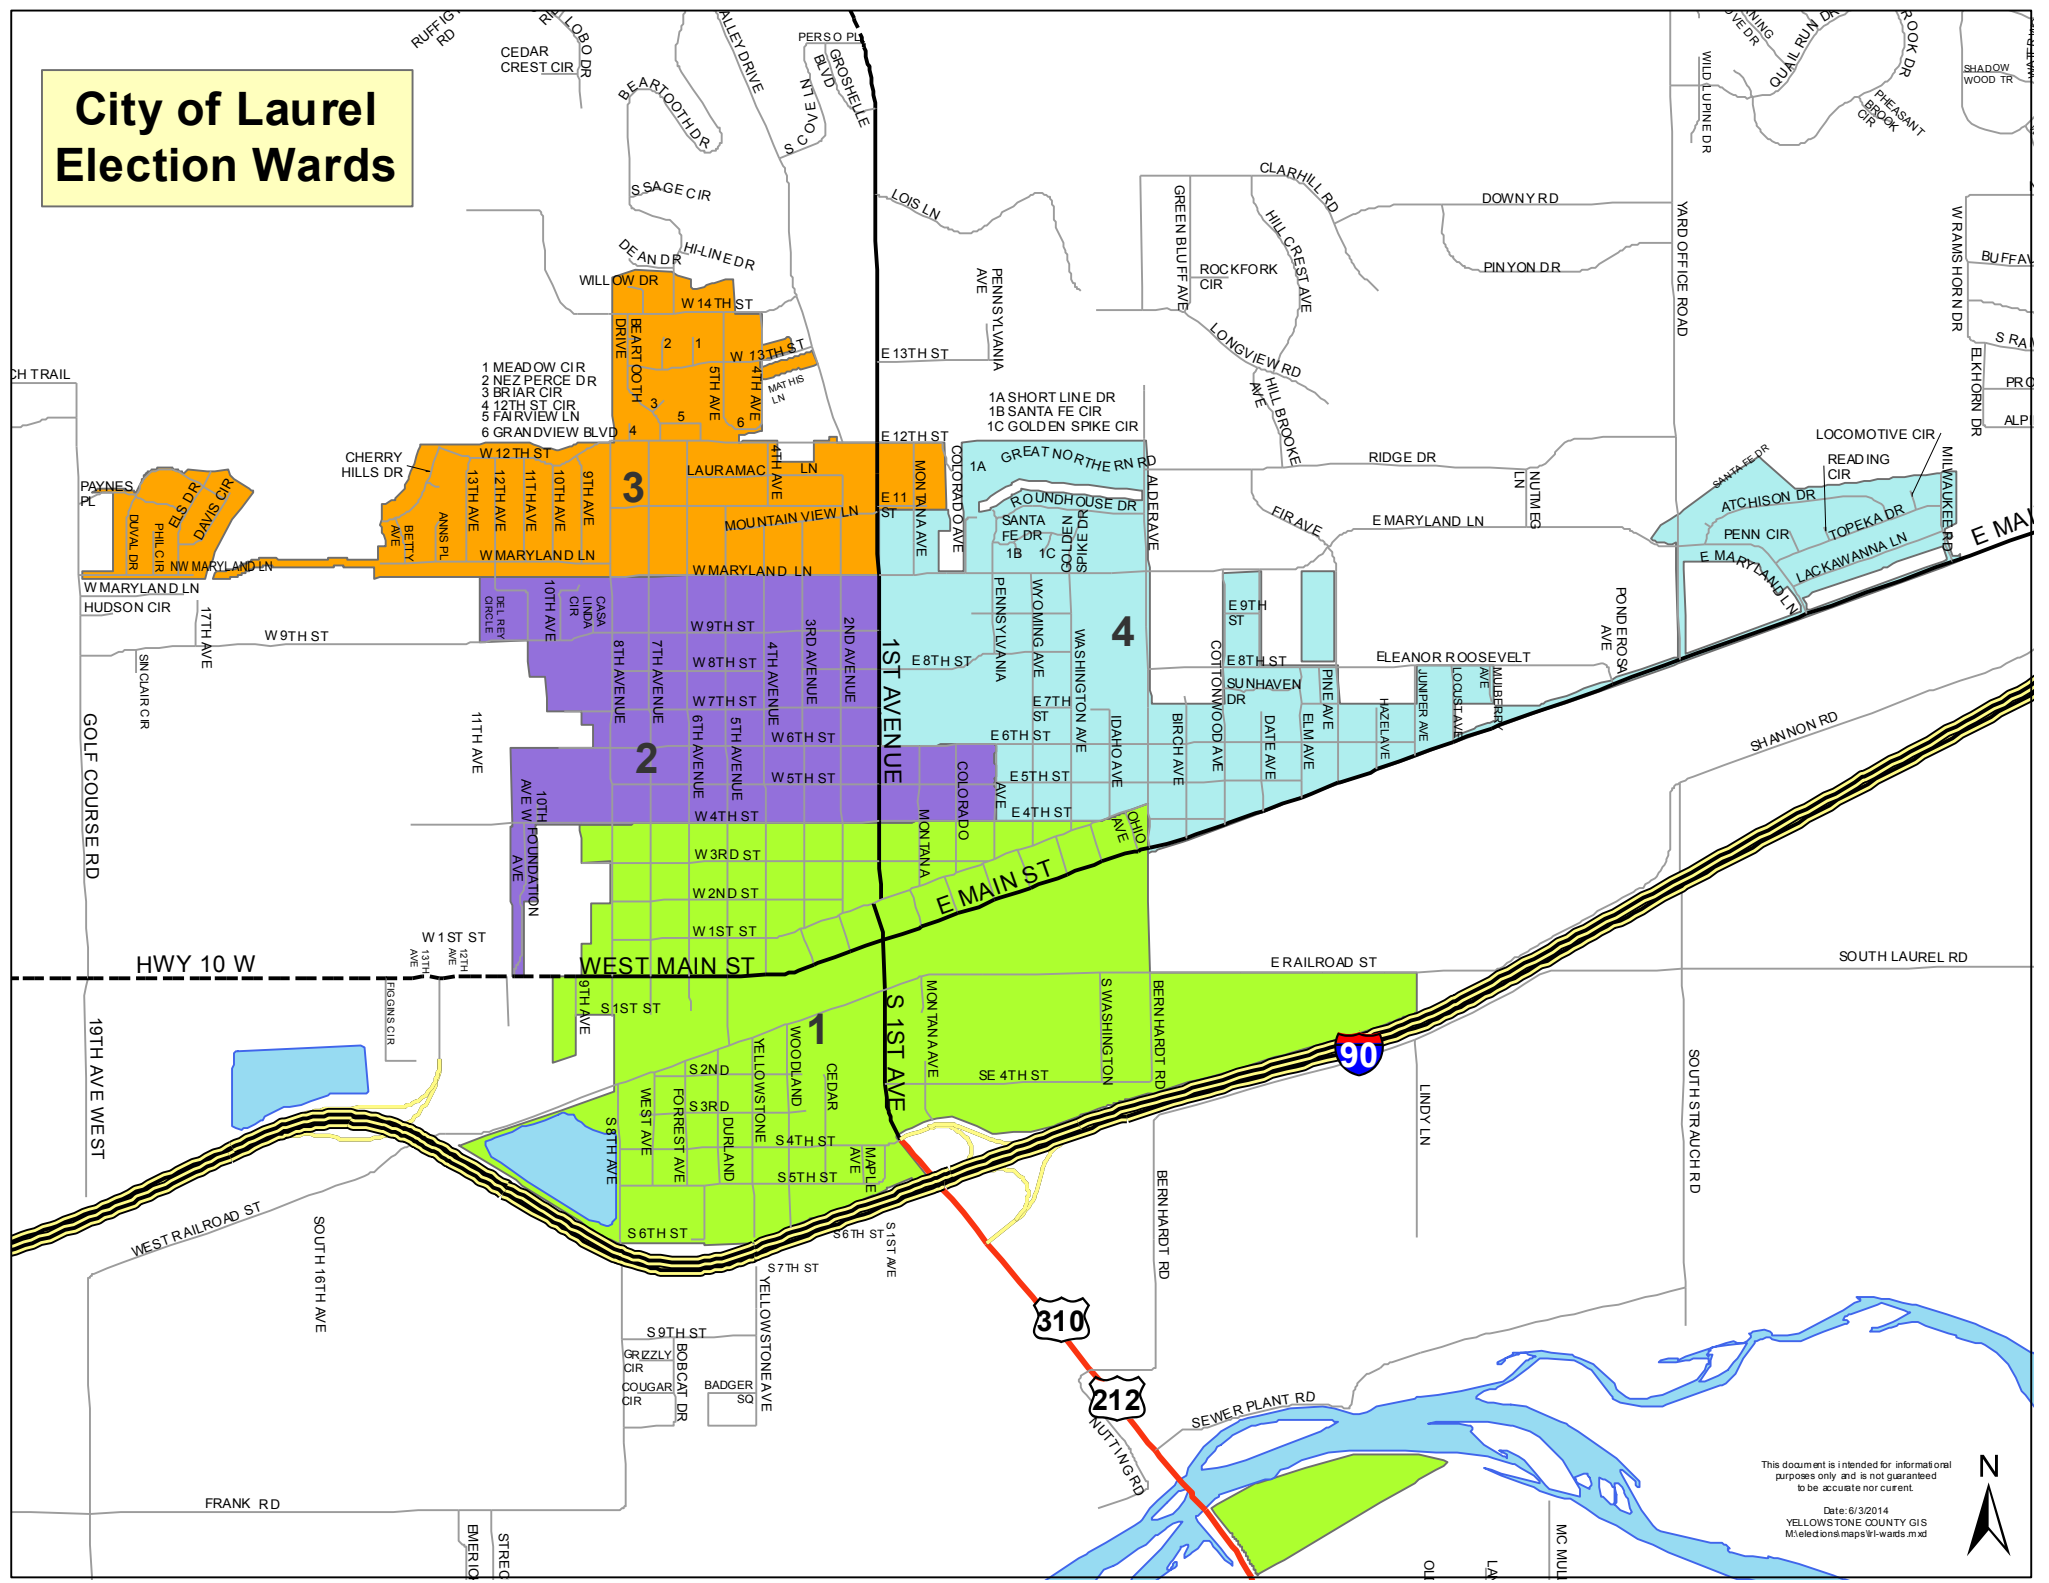

City of Laurel Election Wards

This document is intended for informational purposes only and is not guaranteed to be accurate nor current.
 Date: 6/3/2014
 YELLOWSTONE COUNTY GIS
 M:\elections\maps\91-wards.mxd